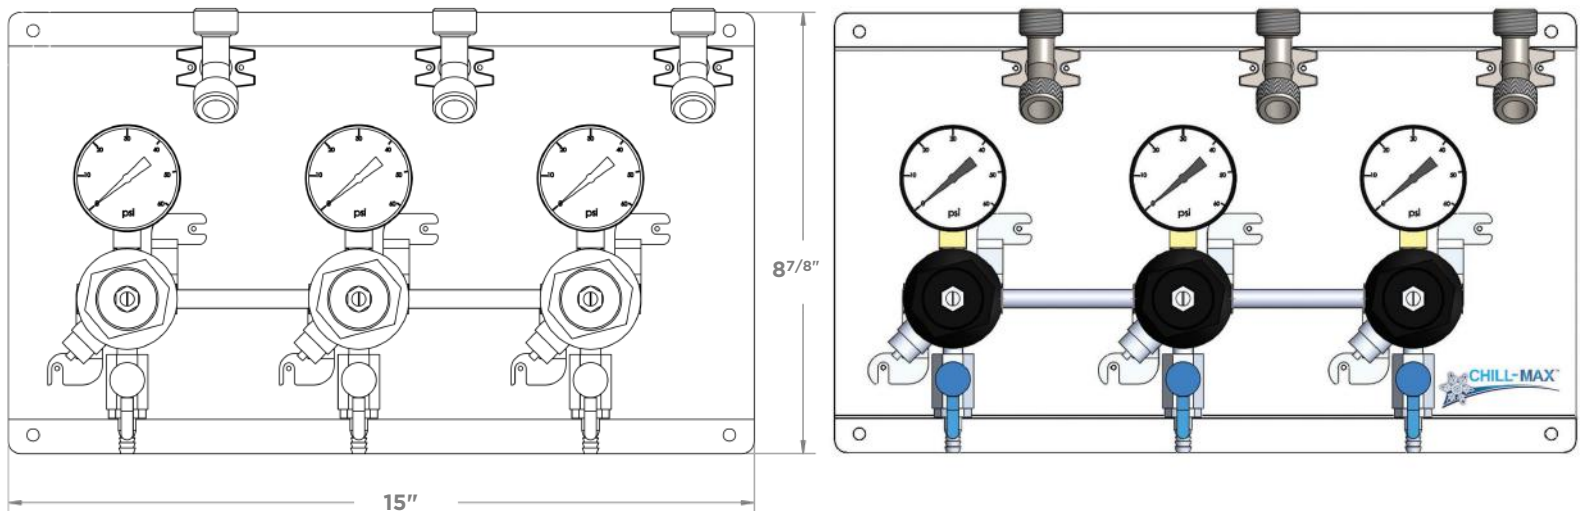

DELUXE TECFLO REGULATOR PANEL

CO875003TF

KEY FEATURES

- Easy to Clean, Durable Powder Coated Panel
- 304SS Beer Fittings
- NSF Skip Bond Jumper Line Sets
- 304SS 1/4", 5/16", & 3/8" Outlet Options
- 304SS Solid Tube Push-In Connectors
- Tamper Resistant Regulator
- 304SS Push-In Barb Fittings Assembly

OPTIONS & ACCESSORIES

- Personalize with your Company Logo
- NSF Total Barrier Skip Bond Jumper Line Sets
- Wall Bracket Fitting Kits
- 304SS FOB Detectors
- Beer Pumps & Reversal Valves
- SS Beer Manifolds & Gas Distributors
- FOB Drain Bottle Kits